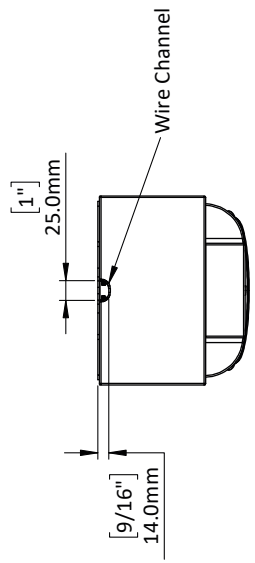

NAME	DATE	 PERLISTEN AUDIO, LLC ARCHITECTURAL, 1500 N. 10TH AVENUE
TITLE:		Sheet 1
SIZE	DWG. NO.	REV
A	PERLISTEN_S4s_Architectural	1
SCALE: 1:8		SHEET 1 OF 1