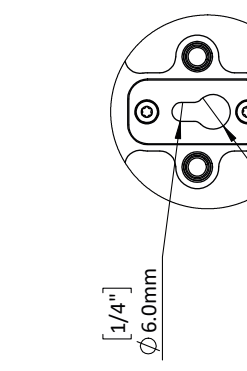

REVISIONS		DATE
REV.	DESCRIPTION	
1	Initial Release	3/30/2021