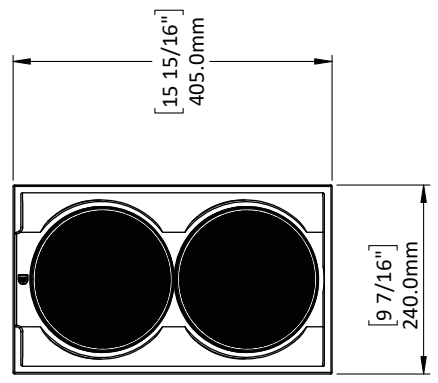

NAME	DATE	 PERLISTEN AUDIO, LLC ARCHITECTURAL, 1500 N. 10TH AVENUE
TITLE:		Sheet 1
SIZE	DWG. NO.	REV
A	PERLISTEN_S4s_Architectural	1
SCALE: 1:8		SHEET 1 OF 1