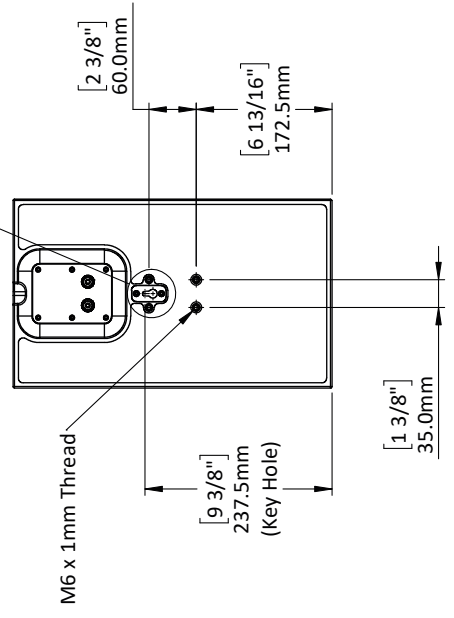

DETAIL A
SCALE 1:2

NAME	DATE	 PERLISTEN AUDIO, LLC ARCHITECTURAL, 1500 N. 10TH AVENUE
TITLE:		Sheet 1
SIZE	DWG. NO.	REV
A	PERLISTEN_S4s_Architectural	1
SCALE: 1:8		SHEET 1 OF 1