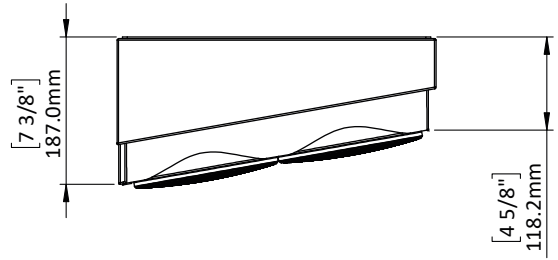

NAME	DATE	 PERLISTEN AUDIO, LLC ARCHITECTURAL, 1500 N. 10TH AVENUE
TITLE:		Sheet 1
SIZE	DWG. NO.	REV
A	PERLISTEN_S4s_Architectural	1
SCALE: 1:8		SHEET 1 OF 1